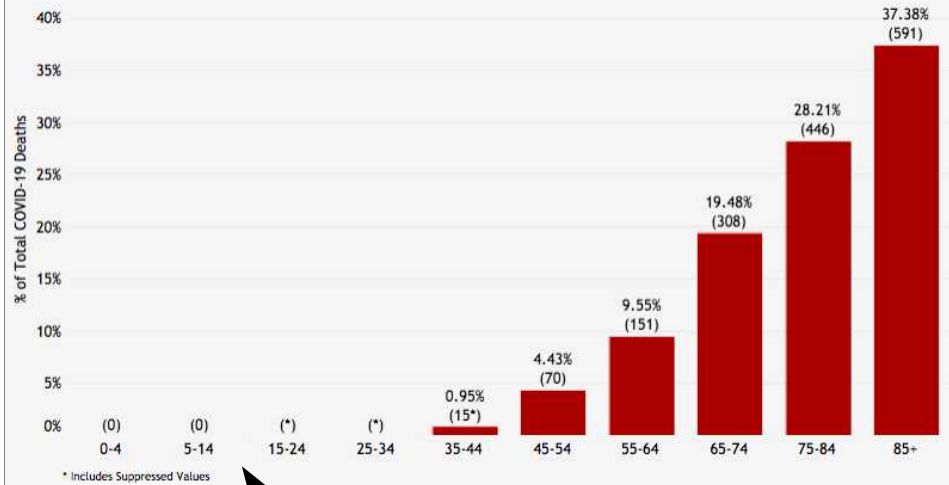

Total Deaths Due to COVID-19 by Week Ending
7/18/2020, Updated by CDC on 7/20/2020
1,615

- Age
- Sex
- Race
- County
- Weekly

Colorado Deaths Due to COVID-19 by End of Week
Data up to Week Ending 7/18/2020, Updated by CDC on 7/20/2020
N = 1,600

CO Mask Mandate
begins 2020 July 20

Total Deaths Due to COVID-19 by Week Ending
7/18/2020, Updated by CDC on 7/20/2020
1,615

- Age
- Sex
- Race
- County
- Weekly

Colorado Deaths Due to COVID-19 by Age Group
Data up to Week Ending 7/11/2020, Updated by CDC on 7/15/2020
N = 1,581