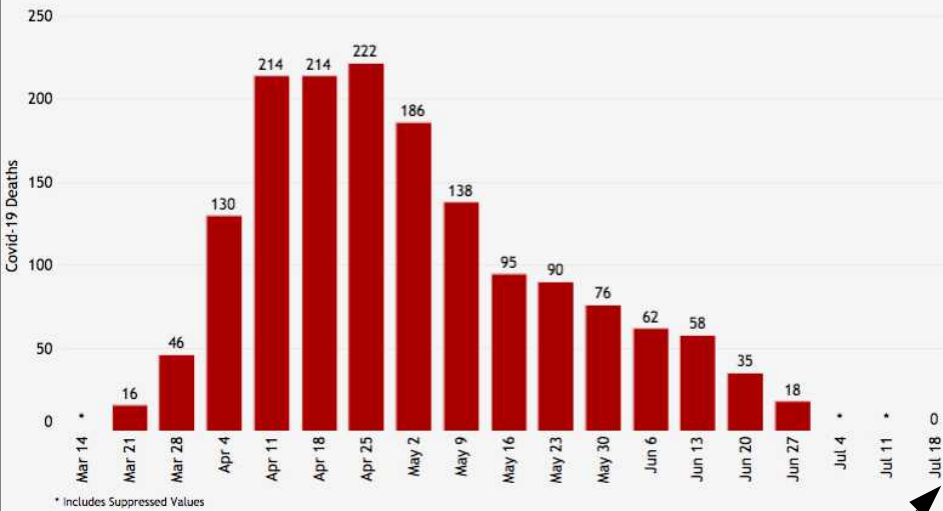

Total Deaths Due to COVID-19 by Week Ending
7/18/2020, Updated by CDC on 7/20/2020
1,615

- Age
- Sex
- Race
- County
- Weekly

Colorado Deaths Due to COVID-19 by End of Week
Data up to Week Ending 7/18/2020, Updated by CDC on 7/20/2020
N = 1,600

CO Mask Mandate
begins 2020 July 20

Total Deaths Due to COVID-19 by Week Ending
7/18/2020, Updated by CDC on 7/20/2020
1,615

- Age
- Sex
- Race
- County
- Weekly

Colorado Deaths Due to COVID-19 by Age Group
Data up to Week Ending 7/11/2020, Updated by CDC on 7/15/2020
N = 1,581